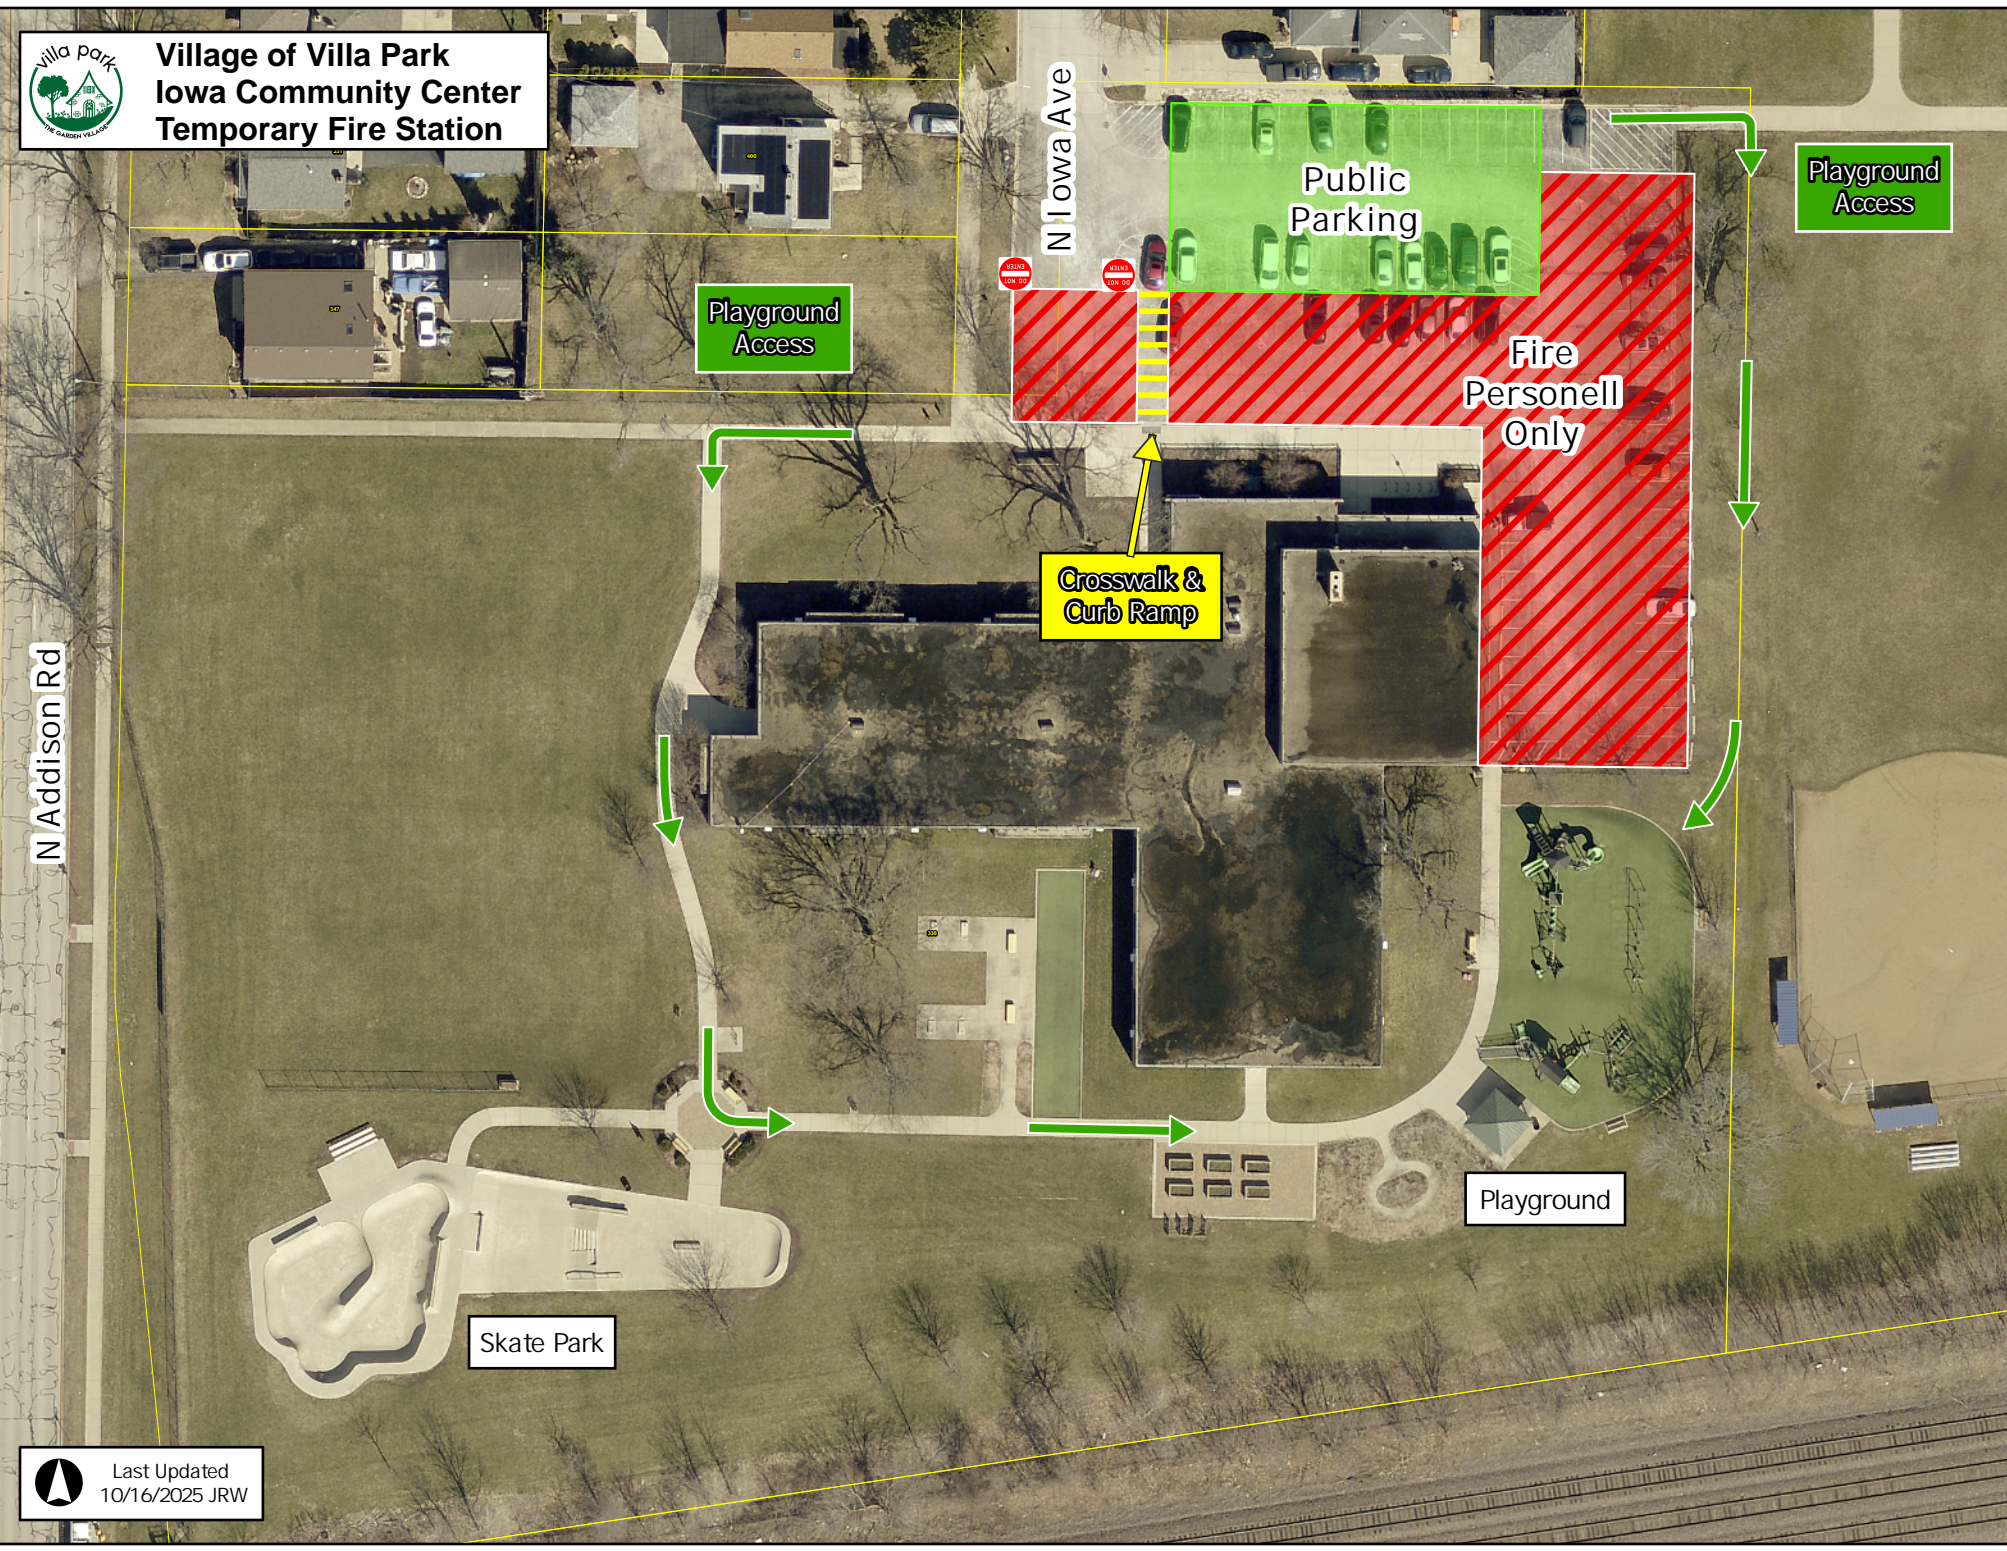

**Village of Villa Park
Iowa Community Center
Temporary Fire Station**

N Addison Rd

N Iowa Ave

Playground Access

Public Parking

Playground Access

Fire Personell Only

Crosswalk & Curb Ramp

Playground

Skate Park

Last Updated
10/16/2025 JRW