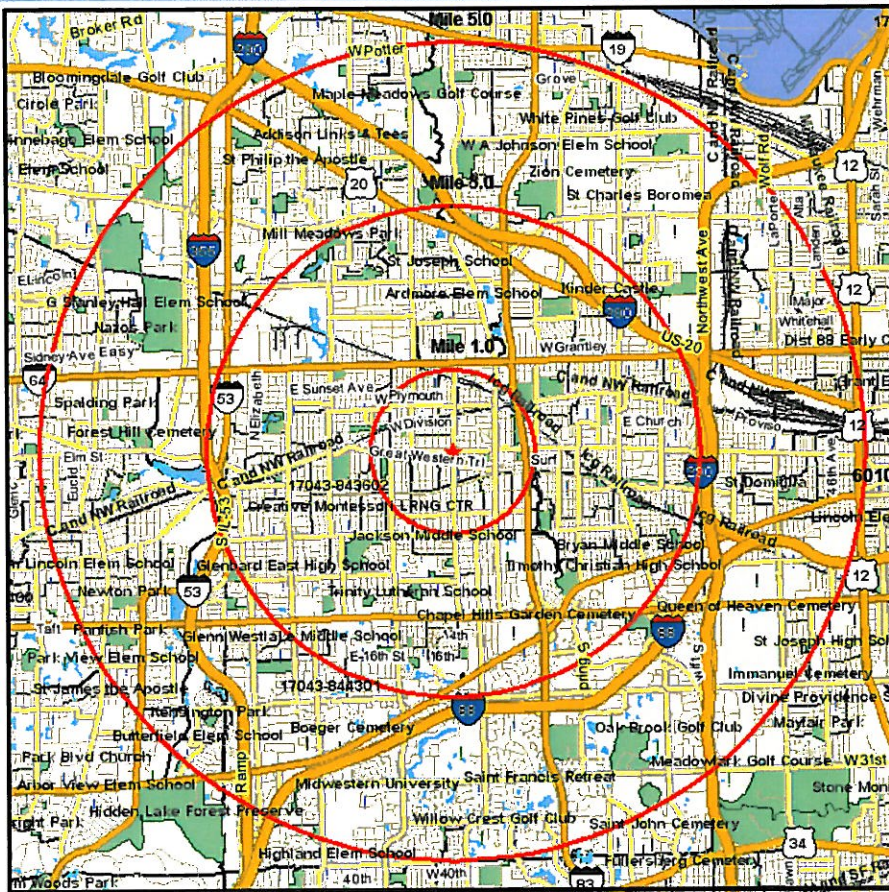

Area Map

E SAINT CHARLES RD AT N ARDMORE
 AVE
 VILLA PARK, IL 60181
 Coord: 41.889761, -87.979126
 Radius - See Appendix for Details

Legend

- ★ Point
- ▬ Interstate Highways
- ▬ US Highways
- ▬ State Highways
- ▬ Major Highways
- ▬ Major Roads
- ▬ Roads
- ▬ Railroads
- ▭ Landmarks
- ▭ Parks
- ▭ Hydrography
- ▭ Airports
- Block Groups
- Tracts
- MCD
- Area Zip Codes
- YPD
- County

Area Map

Appendix: Area Listing

Area Name:

Type: Radius 1

Radius Definition:

E SAINT CHARLES RD AT N ARDMORE AVE	Center Point:	41.889761	-87.979126
VILLA PARK, IL 60181	Circle/Band:	0.00 -	1.00

Area Name:

Type: Radius 2

Radius Definition:

E SAINT CHARLES RD AT N ARDMORE AVE	Center Point:	41.889761	-87.979126
VILLA PARK, IL 60181	Circle/Band:	0.00 -	3.00

Area Name:

Type: Radius 3

Radius Definition:

E SAINT CHARLES RD AT N ARDMORE AVE	Center Point:	41.889761	-87.979126
VILLA PARK, IL 60181	Circle/Band:	0.00 -	5.00