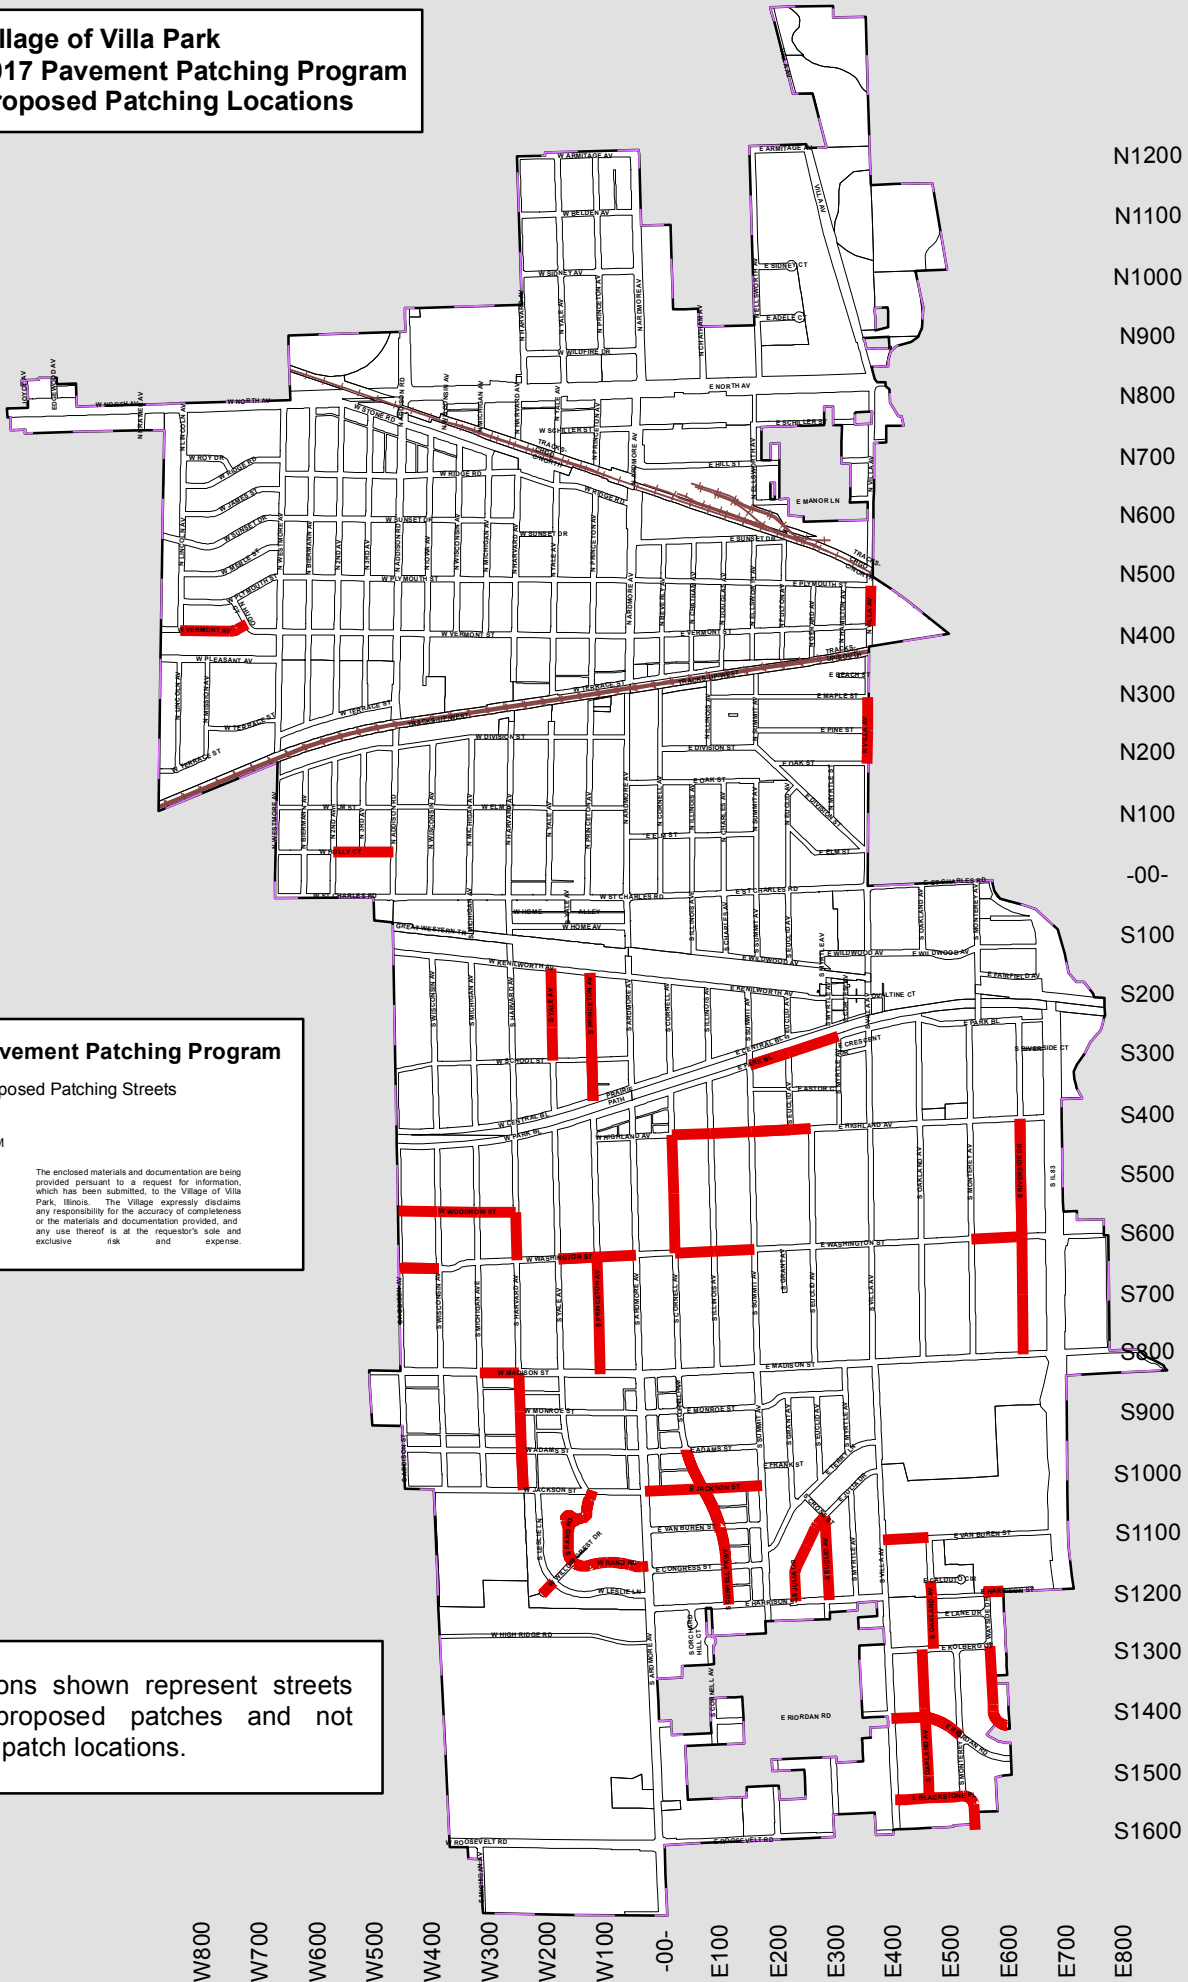

**Village of Villa Park
2017 Pavement Patching Program
Proposed Patching Locations**

2017 Pavement Patching Program

Proposed Patching Streets

Map Revised:
10/16/2017 KLM

NOT TO SCALE

Locations shown represent streets with proposed patches and not actual patch locations.