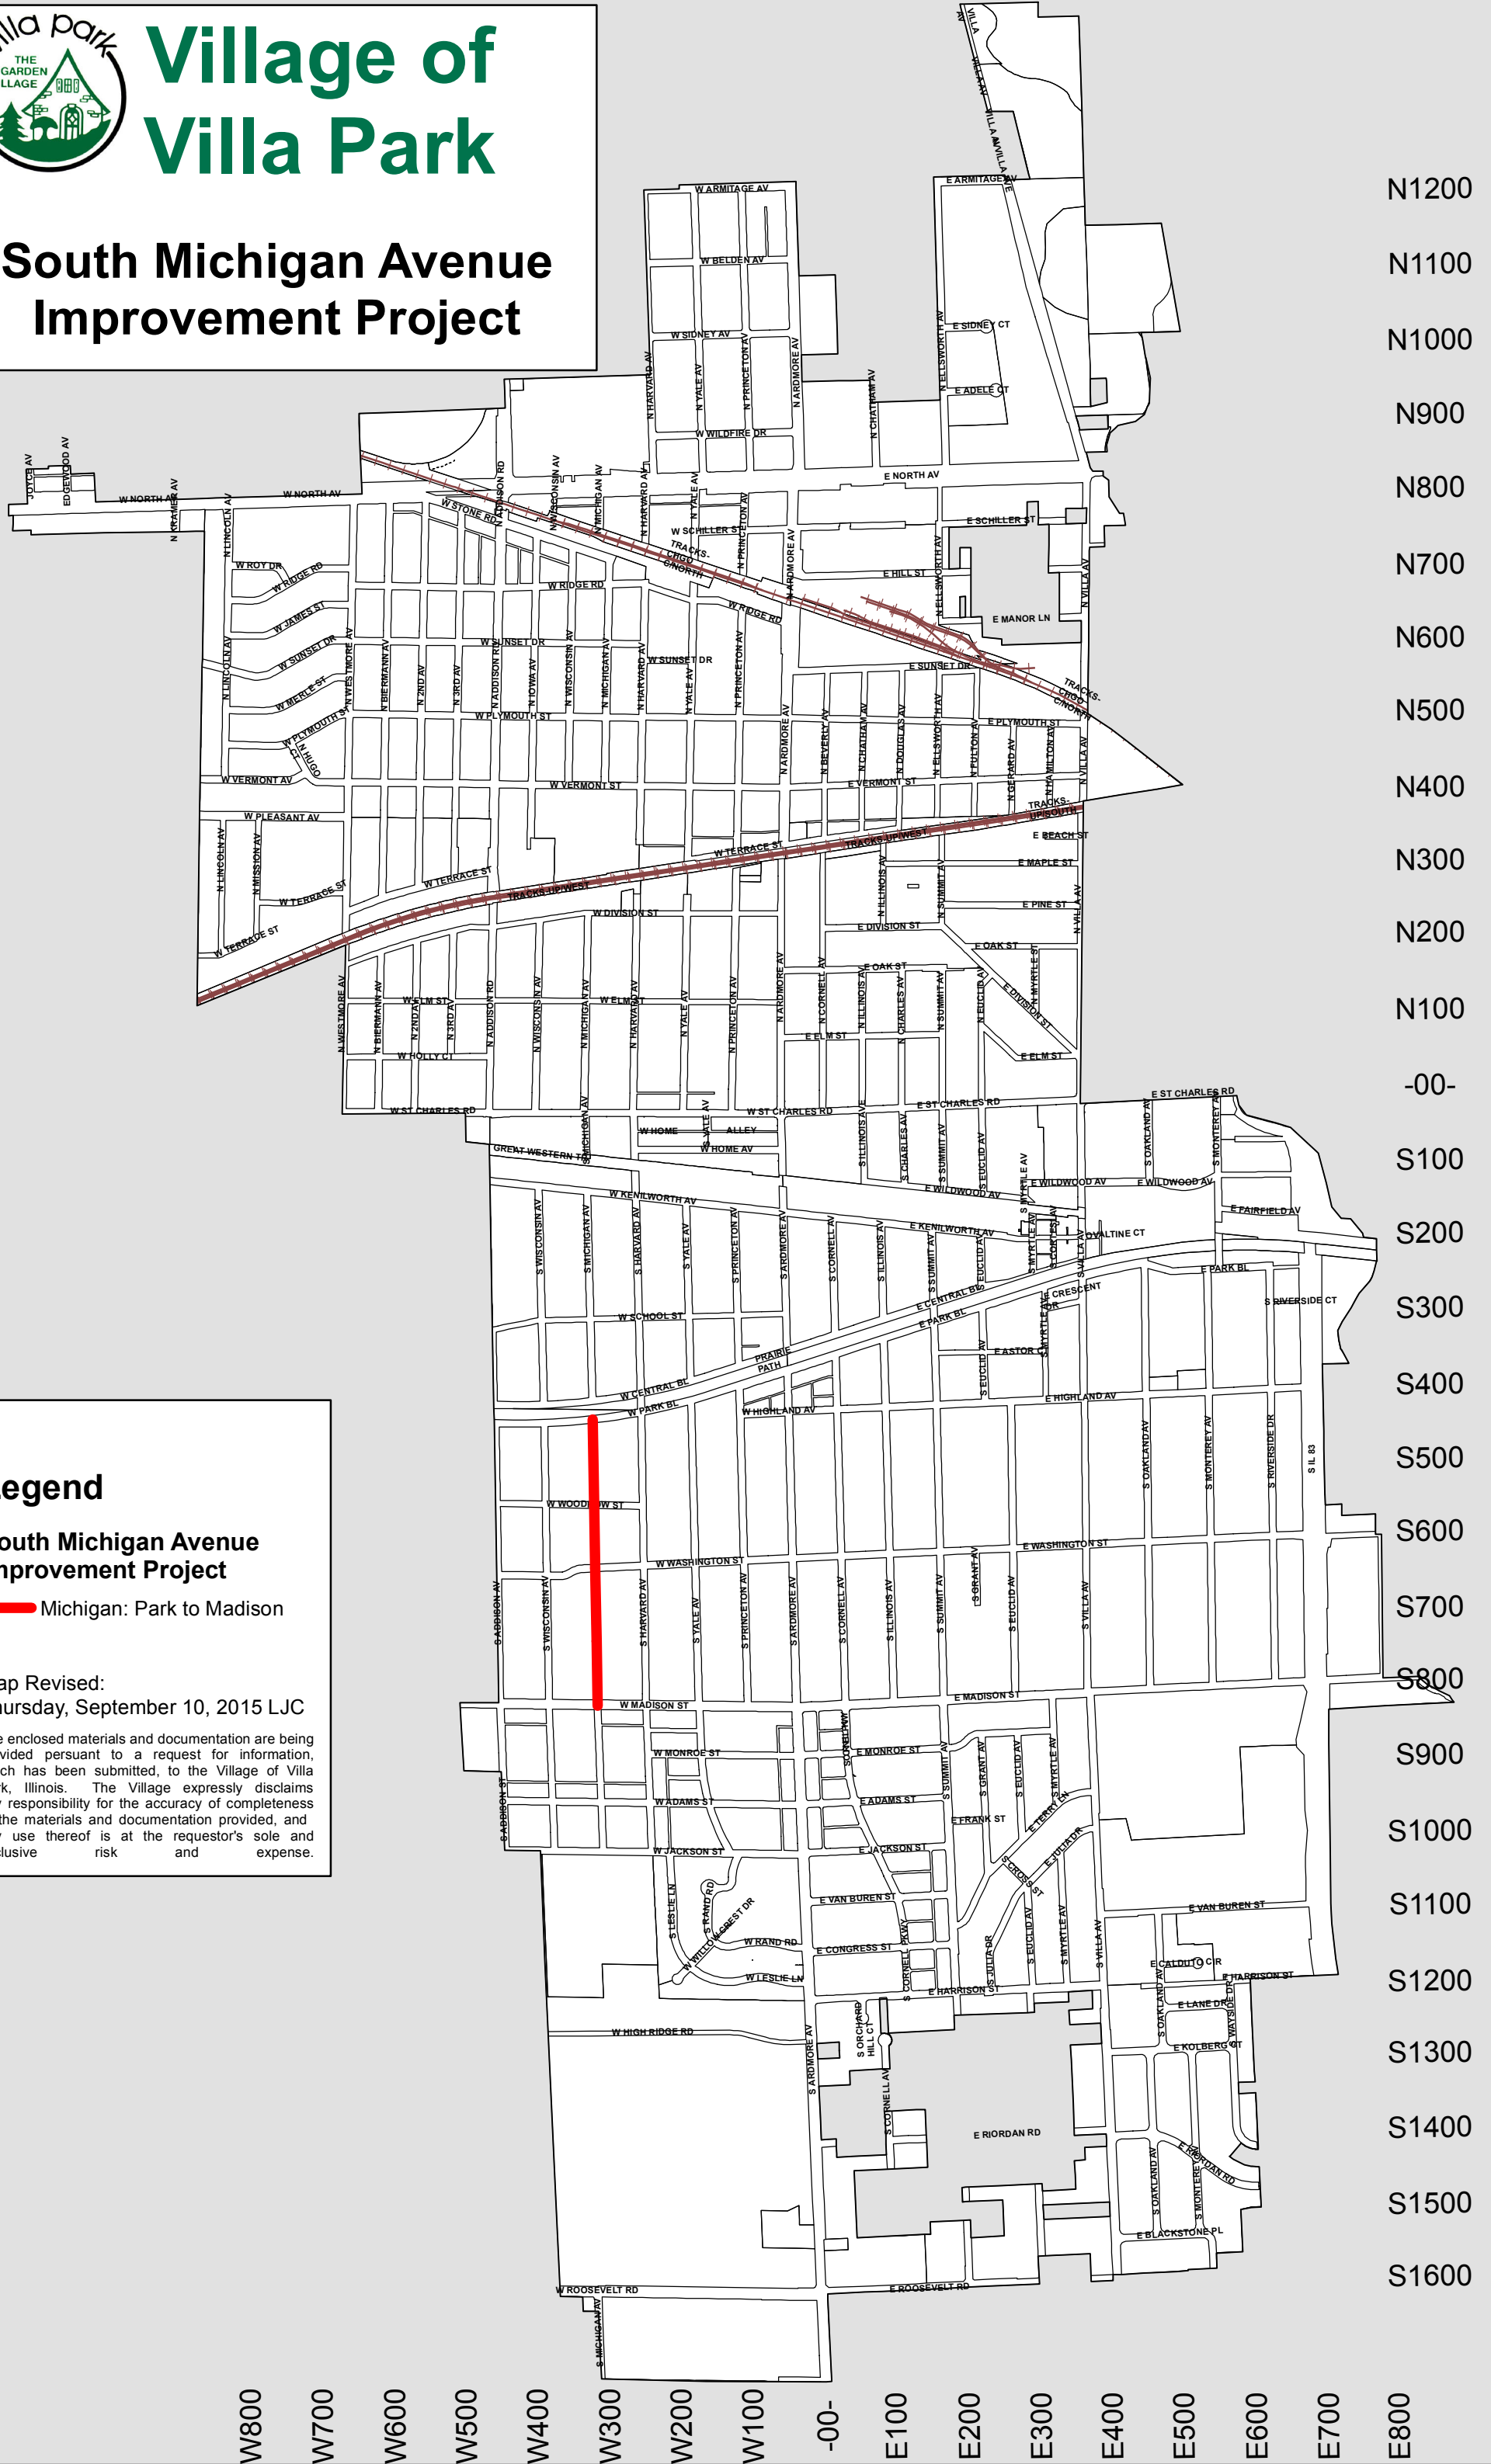

Village of Villa Park

South Michigan Avenue Improvement Project

Legend

South Michigan Avenue Improvement Project

 Michigan: Park to Madison

Map Revised:
Thursday, September 10, 2015 LJC

The enclosed materials and documentation are being provided pursuant to a request for information, which has been submitted, to the Village of Villa Park, Illinois. The Village expressly disclaims any responsibility for the accuracy of completeness or the materials and documentation provided, and any use thereof is at the requestor's sole and exclusive risk and expense.